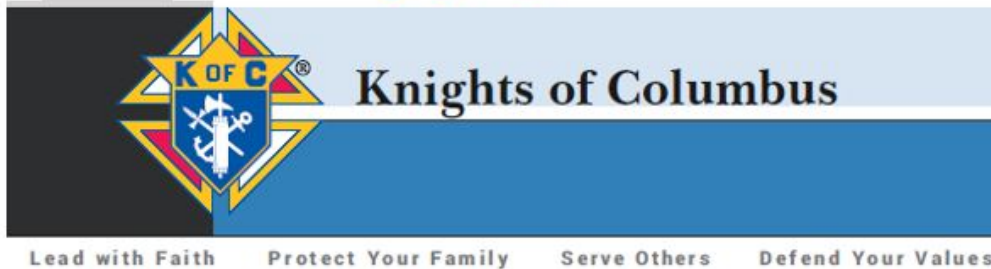

Online Membership

Published by: Gary Merritt On: 10/12/2018 Under: All Articles

Online Membership

A Program for Recruiting
and Engaging New Members

Men: Are You Ready to accept the Challenge?

Our communities need strong Catholic men to answer the call to lead with faith, protect our families, serve others and defend our values.