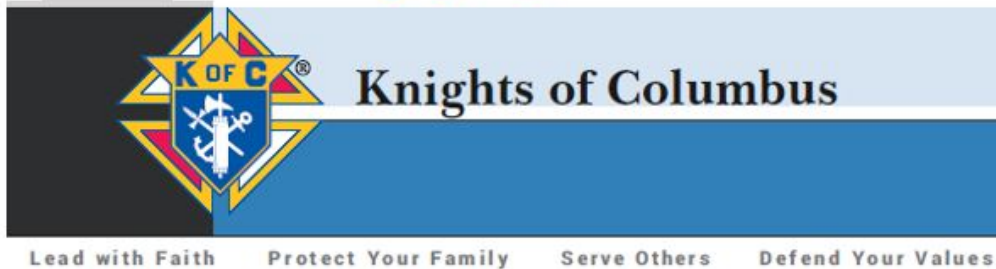

Online Membership

Published by: Gary Merritt On: 07/16/2018 Under: All Articles

Online Membership

A Program for Recruiting
and Engaging New Members

Men: Are You Ready to accept the Challenge?

Our communities need strong Catholic men to answer the call to lead with faith, protect our families, serve others and defend our values.