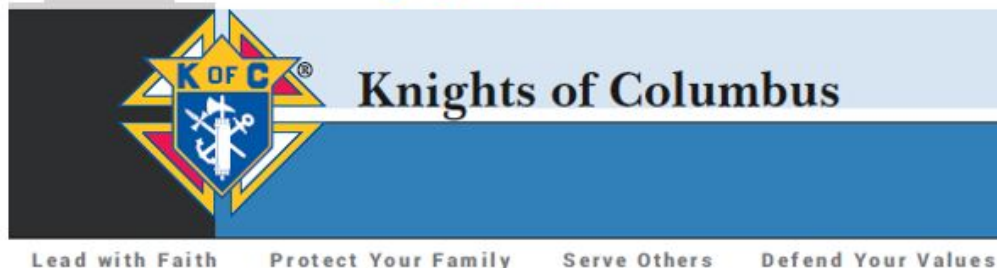

Online Membership

Published by: Gary Merritt On: 07/16/2018 Under: All Articles

Online Membership

A Program for Recruiting
and Engaging New Members

Men: Are You Ready to accept the Challenge?

Our communities need strong Catholic men to answer the call to lead with faith, protect our families, serve others and defend our values.