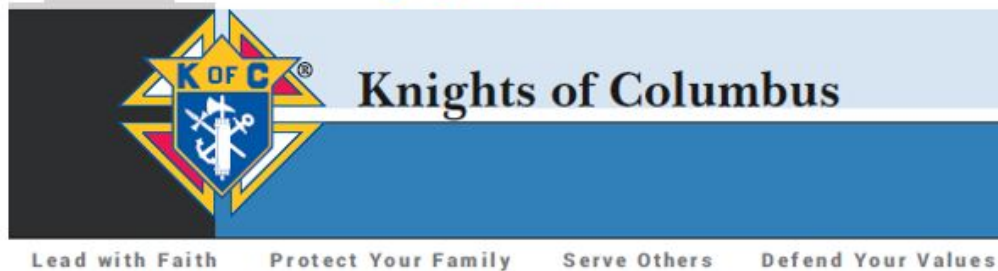

Online Membership

Published by: Gary Merritt On: 02/19/2018 Under: All Articles

Online Membership

A Program for Recruiting
and Engaging New Members

Men: Are You Ready to accept the Challenge?

Our communities need strong Catholic men to answer the call to lead with faith, protect our families, serve others and defend our values.